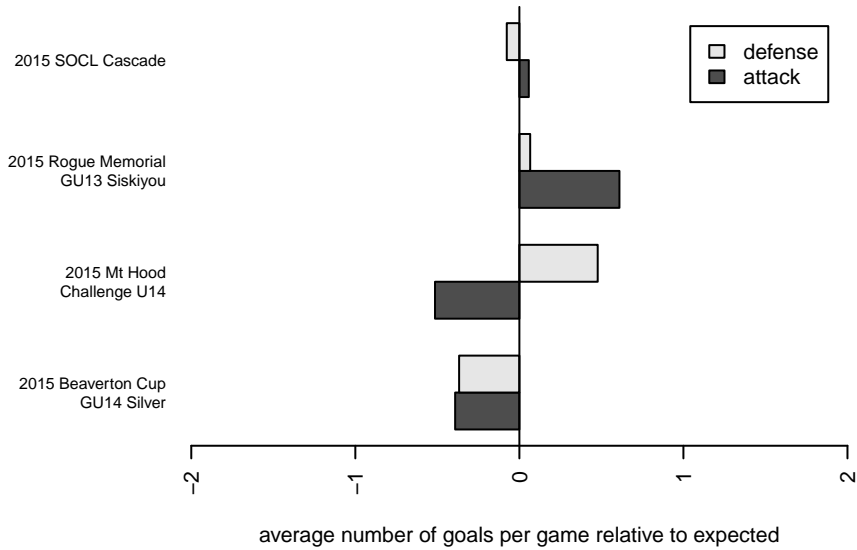

Performance relative to 13 month average