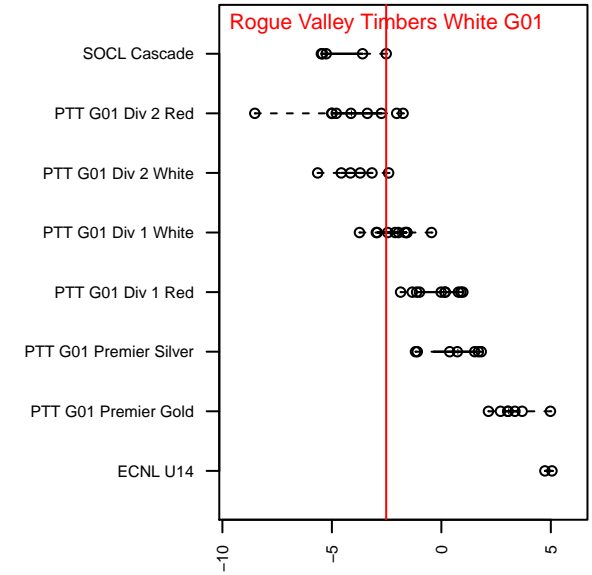

**attack and defense rating
relative to others at age
and all opponents in last 13 months**